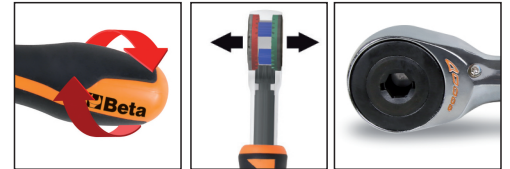

### Bit ratchet with rotating handle

- Bit can be fitted onto both sides, for screwing or unscrewing
- Bi-material handles

art.	L mm	Ø mm	A mm	
008600884	126	27	15	138