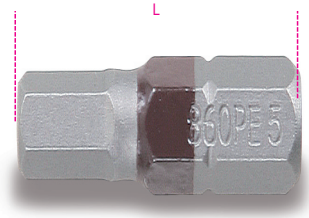

**860PE**
**Hexagon bits for power drivers, coloured**

**ISO 2351-3**

- For manual, electric and pneumatic drivers.
- 1/4" hexagon drive.

	art.	mm	L mm
<b>008600101</b>	860PE 2	2	25
<b>008600102</b>	860PE 2,5	2,5	25
<b>008600103</b>	860PE 3	3	25
<b>008600104</b>	860PE 4	4	25
<b>008600105</b>	860PE 5	5	25
<b>008600106</b>	860PE 6	6	25
<b>008600108</b>	860PE 8	8	25
<b>008600110</b>	860PE 10	10	25