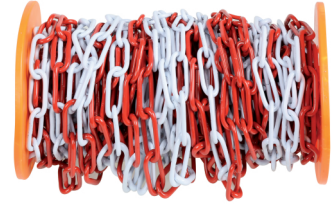

8129

Barrier chain, made of galvanized metal painted in red and white

	art.	 Ø mm	m
081290050	8120 35,0x19	5	30