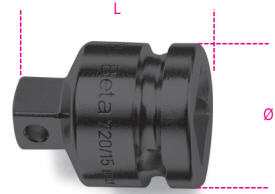

729/15

impact adaptor, 1" female and 3/4" male drives

1"

Always apply torque loads evenly and progressively to avoid breakage and any possible injury.

	art.	L mm	Ø mm	□	■	g
007290810	729/15	66,5	54	1	3/4	558