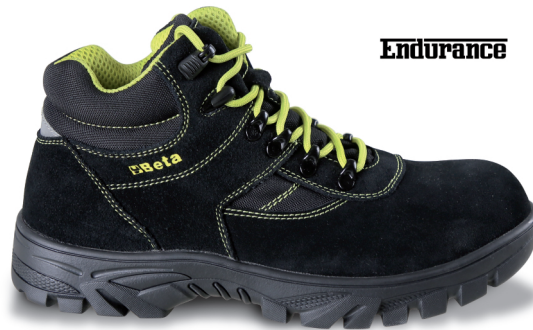

7238WR

Suede ankle shoe with nylon inserts, durable rubber outsole and quick opening system WR (water-resistant) footwear

CE **EN ISO 20345 2011** S3 RS WR HRO

**Upper**  
Suede, waterproof, with water-proof nylon inserts

**Outsole**  
Heat-proof nitrile rubber

**Toe Cap**  
Polymer material, 200 joules

**Penetration-proof insole**  
Composite fibre, ceramic treatment

**Underfoot cover**  
Felt carbon

**Weight**  
670  
EU: 35-48 UK: 2,5-13

7238WR

Suede ankle shoe with nylon inserts, durable rubber outsole and quick opening system WR (water-resistant) footwear