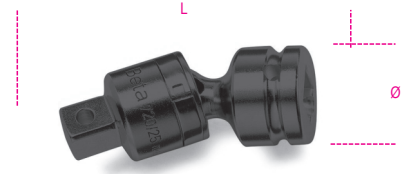

710/25

3/8" drive impact universal joint

3/8"

	art.	L mm	Ø mm			 g
007100830	710/25	58	24	3/8	3/8	111,6