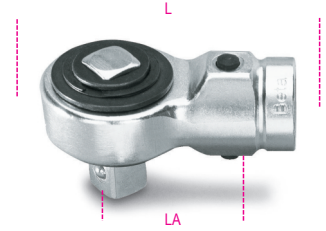

614/50

push-through ratchet for torque bars

Ø16

	 <small>BETA</small>	art.
	006140002	614/50