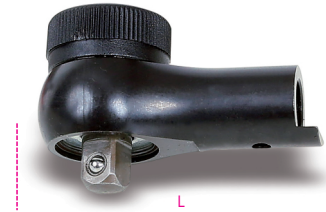

611

Reversible ratchets for torque bars items 604B/5 and 604B/10 8 mm drive

	 BETA	art.
	006110001	611