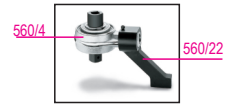

560/C4+

Torque multiplier for right-hand and left-hand tightening, and accessories, ratio 5:1, with reaction foot

 310x275x120 mm

	art.	Nm	Kgfm	lbf.ft	□	■	 kg	
005600042	560/C4PLUS	2700	270	2000	3/4	1"	5	7,3
005600004	560/4							
005600018	560/18							
005600022	560/22							