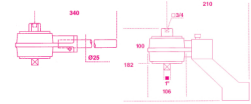

560/C4+

Torque multiplier for right-hand and left-hand tightening, and accessories, ratio 5:1, with reaction foot

 310x275x120 mm

	art.	Nm	Kgfm	lbf.ft	□	■	 kg	
005600042	560/C4PLUS	2700	270	2000	3/4	1"	5	7,3
005600004	560/4							
005600018	560/18							
005600022	560/22							