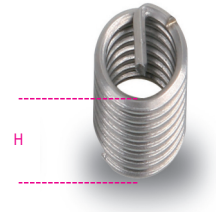

437C/...

Spare stainless steel helicoids

	art.		H mm
004370108	437C 8,40	437 C/8,40-stainless steel helicoids 10p	8.4
004370112	437C 12,40	437 C/12,40-stainless steel helicoids 10p	12.4
004370116	437C 16,40	437 C/16,40-stainless steel helicoids 10p	16.4