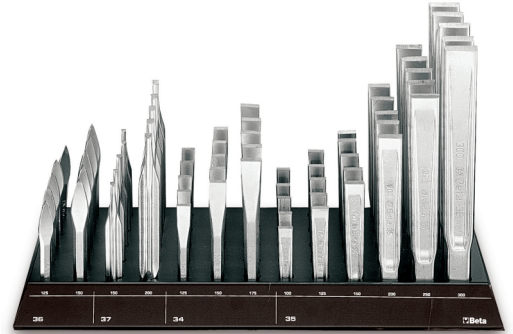

**38/DS2**

**wall-mounted display with 65 chisels**

495x260x332 mm

art.	description
000380702	38/DS2 display with assortment
000380752	38/DVS2 wall-mounted display (item 38/DS2), empty

N°	Lengths
34	125 mm 150 mm 175 mm
35	100 mm 125 mm 150 mm 200 mm 250 mm 300 mm
36	125 mm 150 mm
37	150 mm 200 mm