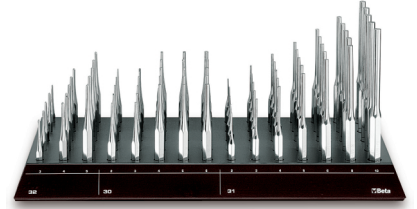

38/DS1

wall-mounted display with 75 punches

495x260x332 mm

img	art.	
000380701	38/DS1	display with assortment
000380751	38/DVS1	wall-mounted display (item 38/DS1), empty

	img	N°
30		Ø 2-3-4 5-6 mm
31		Ø 2-3-4-5 6-8-10 mm
32		Ø 3-4-5 mm