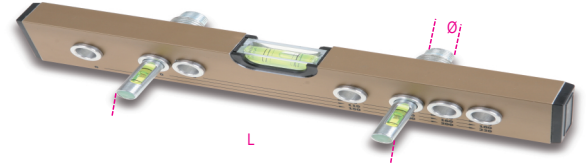

357F3

Three-vial spirit level

	art.	Ø "	L mm
003570100	357F3	3/8" / 1/2"	90÷220