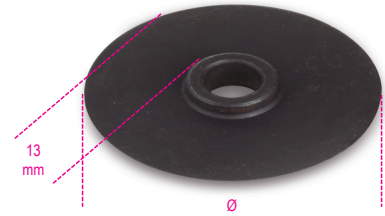

339A/R

spare cutter wheels for item 339A

	art.	Ø mm
003390061	339A/R	42