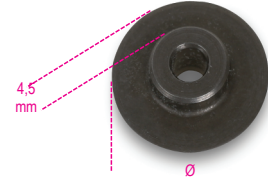

338R/I

spare cutter wheel for items 336 and 338 for stainless steel pipes

	art.	Ø mm
003380023	338R/I	21,8