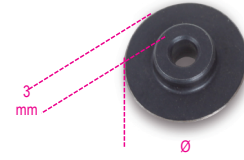

338R

spare cutter wheel for items 331L, 336 and 338 for copper and light alloy pipes

	art.	Ø mm
003380022	338R	18,5