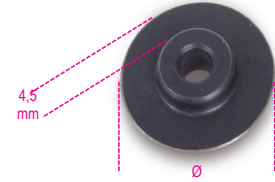

338RP

spare cutter wheel for items 336 and 338 for plastic pipes

	art.	Ø mm
003380025	338RP	21,9