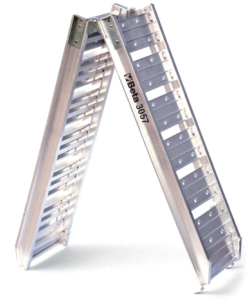

3057

Aluminium ramp for loading/unloading motorcycles

Technical specifications

- Dimensions: 1820x300 mm
- Capacity: 200 kg

	art.	
030570001	3057	6,4