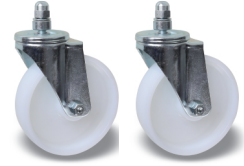

**3025/RG**

**2 spare swivel wheels for hydraulic crane 3025**

		art.
	<b>030250902</b>	<b>3025/RG</b>