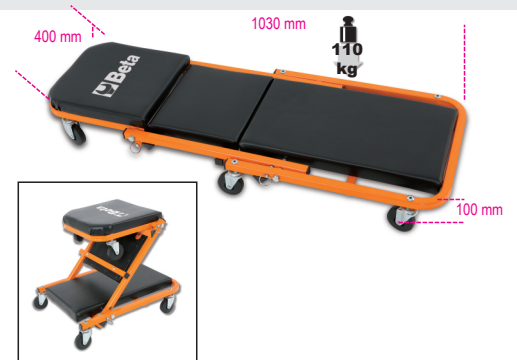

3002

Creeper and seat

- Steel frame
- PVC lining with upholstery
- Easily convertible into a creeper or a seat

	art.	 kg
030020001	3002	6,5