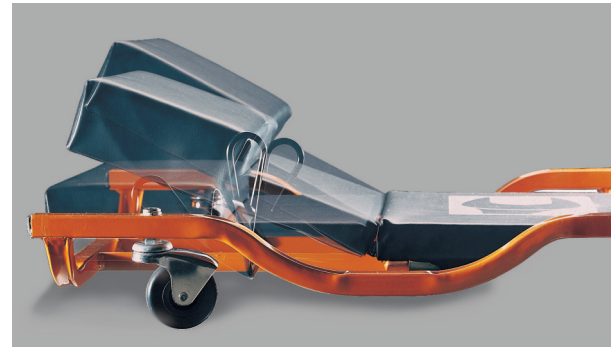

3000M/LT

creeper

• PVC lining with upholstered foamed rubber designed for remarkable comfort

7,3 kg

ADJUSTABLE  
HEAD-REST  
BY PROGRESSIVE AIR  
SPRING

		art.
	030000220	3000M/LT