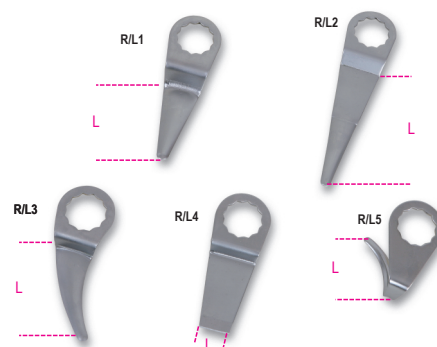

1938R/L
Blades for windscreen removers

- 1938R/L1 Short straight blade for windscreen removal from inside vehicle
- 1938R/L2 Long straight blade for windscreen removal from inside vehicle
- 1938R/L3 Curved flat blade for hard-to-reach areas
- 1938R/L4 Scraping blade
- 1938R/L5 Blade with hook for windscreen removal from outside vehicle

	art.		L mm
019380041	1938R/L1	1938 R/L1-blades for windscreen removers	57
019380042	1938R/L2	1938 R/L2-blades for windscreen removers	90
019380043	1938R/L3	1938 R/L3-blades for windscreen removers	50
019380044	1938R/L4	1938 R/L4-blades for windscreen removers	16
019380045	1938R/L5	1938 R/L5-set of 5 blades 1938	36