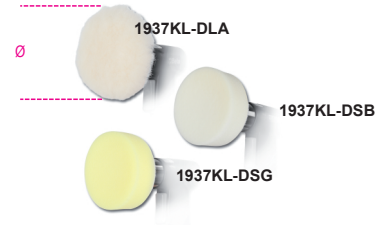

1937KL-D

Accessories for item 1937KL

art.	art.		∅ mm
019370164	1937KL-DLA	3-1/2" Bonnet	90
019370165	1937KL-DSB	3-1/2" White comp. pad	90
019370166	1937KL-DSG	3-1/2" Yellow comp. pad	90