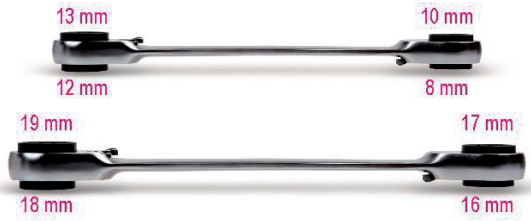

reversible ratcheting double-ended flat bi-hex ring wrenches, chrome-plated

- 4 in 1
- Take-up angle: 5°

art.	mm	L mm	Ø mm	Ø1 mm	S mm	S1 mm	g
001920008	8x10/12x13	160	21,0	26,0	14,0	15,0	100
001920016	16x17/18x19	230	34,0	35,5	18,0	20,0	260