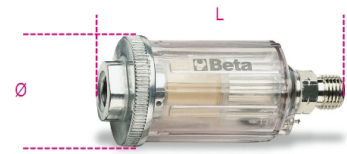

1919SC

**mini water separator**

- Designed for tools to be used in the open air and in areas with sudden changes in temperature

	art.		Ø	L mm	Ø mm
019190035	1919SC 1/4	1919 SC1/4-mini water separator	1/4"	80	40