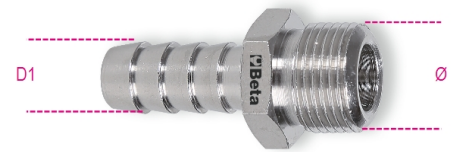

1918
Hose tail fitting, male threaded

| art. | art. | D1 mm | Ø GAS BSP |
|-----------|-------------|----------|--------------|
| 019180008 | 1918 8 | 8 | 1/4" |
| 019180010 | 1918 10 | 10 | 3/8" |
| 019180012 | 1918 12 | 12 | 1/2" |
| 019180106 | 1918 1/8x6 | 6 | 1/8" |
| 019180108 | 1918 1/8x8 | 8 | 1/8" |
| 019180116 | 1918 1/4x6 | 6 | 1/4" |
| 019180118 | 1918 1/4x8 | 8 | 1/4" |
| 019180120 | 1918 1/4x10 | 10 | 1/4" |
| 019180130 | 1918 3/8x10 | 10 | 3/8" |
| 019180132 | 1918 3/8x12 | 12 | 3/8" |
| 019180140 | 1918 1/2x10 | 10 | 1/2" |
| 019180142 | 1918 1/2x12 | 12 | 1/2" |