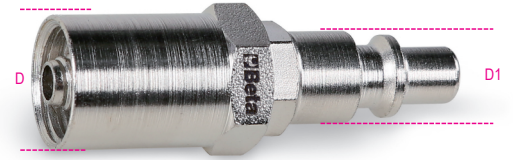

**1916P** Quick couplings, Italian profile, with sleeve for rubber hose

- Made of zinc-plated carbonitrided steel

	art.	D1xD mm
019160256	1916P 6x14	6x14
019160258	1916P 8x17	8x17
019160260	1916P 10x19	10x19