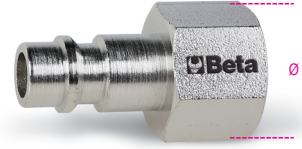

1916GFE

Quick couplings, European profile, female threaded, tapered (BSPT)

	art.	∅ GAS BSPT
019160075	1916GFE 1/4	1/4"
019160082	1916GFE 3/8	3/8"
019160084	1916GFE 1/2	1/2"