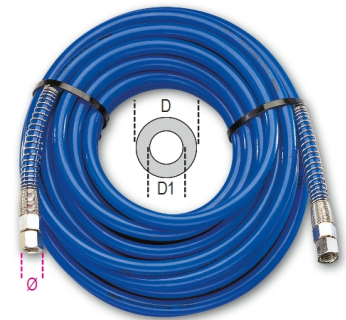

1915D Braided polyurethane hose, 95 Shore, 9 metres long

- Flexible, lightweight, hard-wearing hoses, designed for maintenance jobs in small and open areas
- Resistant to low temperature (-40 °C)
- Female/female threaded connectors

	art.		D1xD mm	Ø GAS BSP
019150017	1915D 8X12	1915D 8X12-braided polyurethane hose	8x12	1/4"
019150018	1915D 11X16	1915D 11X16-braided polyurethane hose	11x16	3/8"