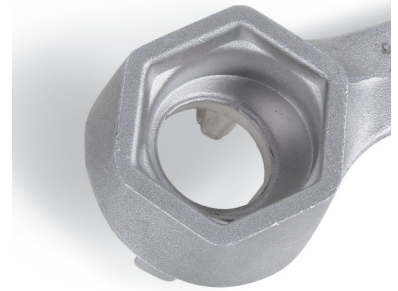

1889CF

Universal barrel opening wrench

- 1 female hexagon Ø 38 mm
- 1 4-sector profile Ø 42 mm
- 1 blade 17x7 mm

	art.	L mm	 g
018890010	1889CF	270	200