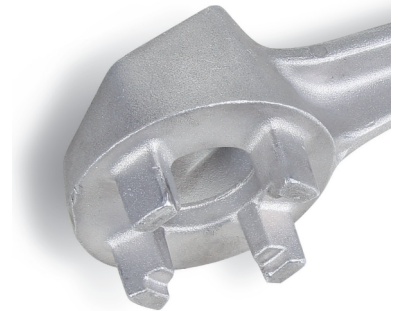

1889CF

Universal barrel opening wrench

- 1 female hexagon Ø 38 mm
- 1 4-sector profile Ø 42 mm
- 1 blade 17x7 mm

	art.	L mm	 g
018890010	1889CF	270	200