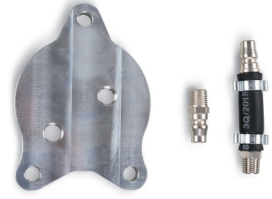

1885/C3-R3

Toyota IQ transmission fittings for item 1885

	art.	
018850133	1885/C3-R3	328