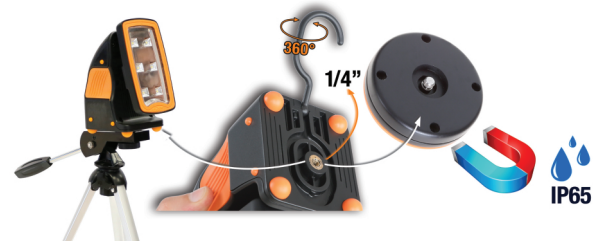

1838FLASH

Rechargeable, ultracompact spotlight, designed to offer the best possible solution for each use

CE

IP65

ABUNDANT READY LIGHTING: with a maximum lighting capacity of 720 lumens, and running on both battery and cable, it is always ready to use
CAN BE PLACED ANYWHERE:

- on flat surfaces: with rubber feet on three sides or 1/4" drive for stands (camera-like standard)
- on metal structures: with unscrewable magnet or hook that can be rotated 360 degrees.

COMPACT: no more than 85x100x155 mm in size, it can be easily replaced in tool bag and used in small areas.

STURDY: designed to withstand extremely severe mechanical stress. Guaranteed durability.

 820 g

- IP65 - without external power supply-
- Dual brightness: 720 / 360 lumens
- Lithium polymer battery 7.4 V 4000 mAh
- Life 4-7 hours (depending on brightness)
- 12V cigarette lighter or 230V plug socket charger, it also allows operation with a completely flat battery
- 12V rubber bayonet connector
- Recharge/on-off cable, 5 m long
- White light, 4500 °K