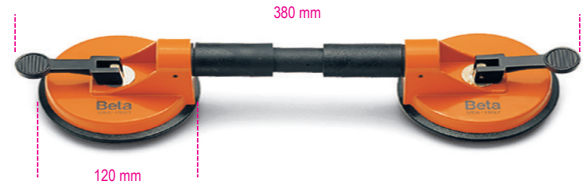

1766

double suction lifter

 art.	art.	max kg
017660001	1766	50