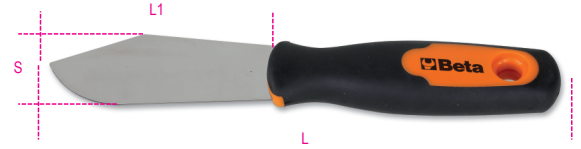

1730V 38

Glazier's spatula, knife blade made from stainless steel

	art.	S mm	L mm	L1 mm
017300338	1730v 38	38	225	100