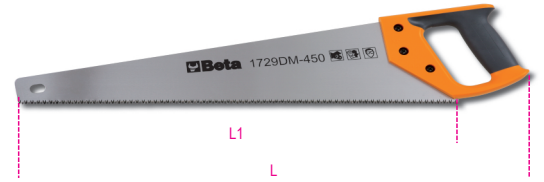

1729DM 450

Wood rip saw

medium tothing, 12 teeth/inch

	art.	L mm	L1 mm
017290450	1729DM 450	450	400