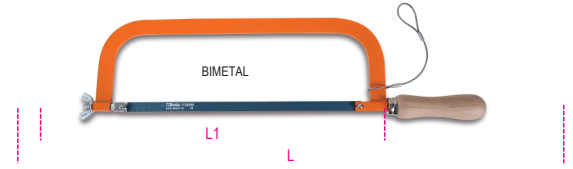

1727HS

hacksaw frame, heavy series H-SAFE

with H-SAFE tethered system

g

art.	art.	L mm	L1 mm	g
017274001	1727HS	515	300	681