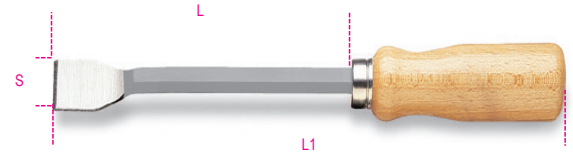

1717D

flat scraper, front cut

 art.	L mm	S mm	L1 mm	 g
017170320 1717D 150	150	23	240	112