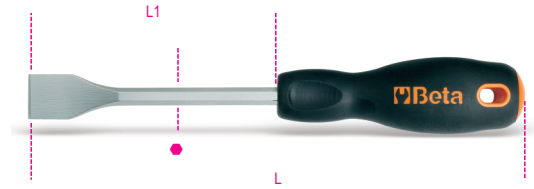

1716P

packing scraper

	art.	L mm	L1 mm	● mm	g
017160020	1716P	250	125	6	151