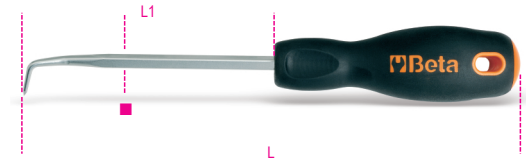

1716A

angled bit for general use

	art.	L mm	L1 mm	■ mm	⚖ g
017160040	1716A	240	125	6	105