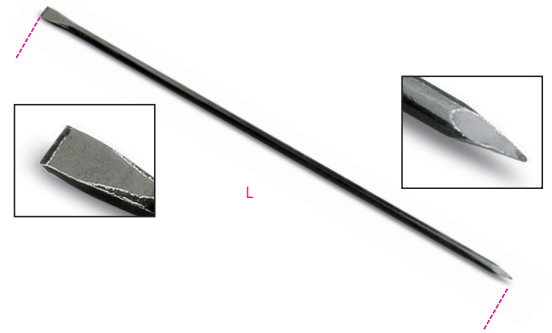

1704A

crow bars with open and pointed edges

 art.	art.	L mm			 kg
017040110	1704A 1500	1500	25	45	6
017040120	1704A 2000	2000	28	55	9