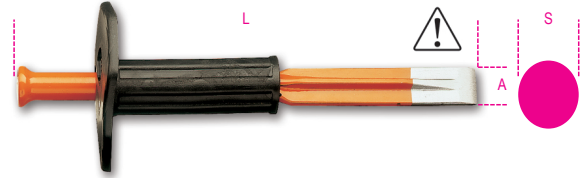

1701N/PM

masonry chisels with hand guards

art.	art.	L mm	A mm	S mm
017010101	1701N/PM 250	250	23	16
017010103	1701N/PM 300	300	23	16