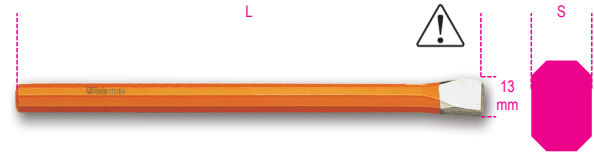

1701NE/...

electrician's chisels

art.	art.	SxL mm
017010406	1701NE3	10x200
017010409	1701NE4	10x250