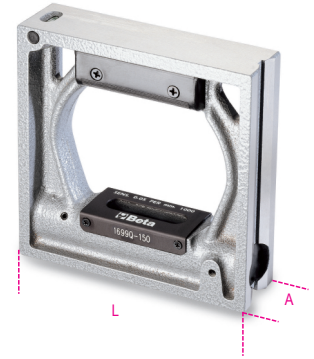

1699Q

precision square levels made from die-cast iron with 2 prismatic bases and 2 ground flat bases, 2 unbreakable vials, accuracy: 0.05 mm/m

DIN 877

art.	art.	L mm	A mm	kg
016990015	1699Q 150	150	40	2,3
016990020	1699Q 200	200	48	4,1