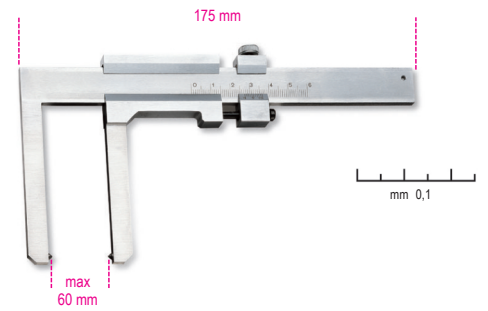

1650FD

sliding gauge for brake discs reading to 0.1 mm

art.	g	
016500050	1650FD	250