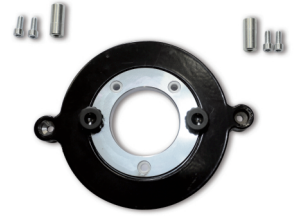

1550U/MRC-C

Special forks for item 1550U specially designed for Mercedes C Class cars

		art.
	015500032	1550U/MRC-C