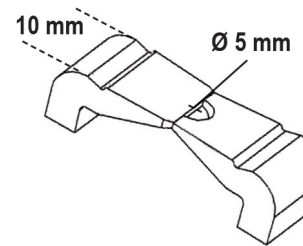

1472FC/GE

Heavy-duty Clic® collar pliers

Particularly suitable for  
large-size clippers

	art.	L mm	g
014720093	1472FC/GE	230	200