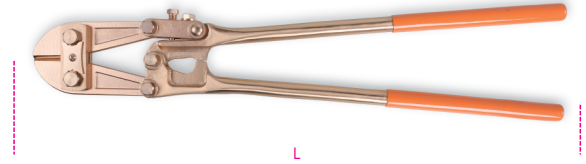

1100BA

Bolt cutters, spark-proof

g

	art.	L mm	
011000860	1100BA 600	600	3350